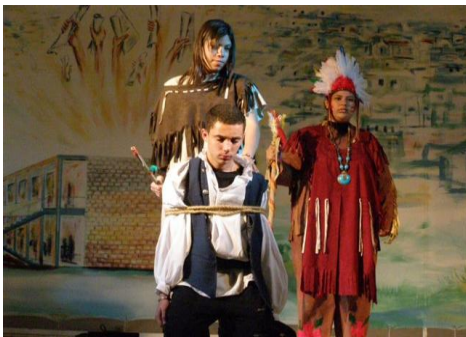

Gala Performances
of the Peace Child Israel
22nd Season
May-June 2010

**DU-DRAMA NEWS
SPECIAL EDITION**

JULY 5, 2010
הבימה
התיאטרון הלאומי
Habima Hosts PCI

BI-LINGUAL ADAPTATION OF
THE LITTLE PRINCE
BY [Antoine de Saint-Exupéry](#)
25/05/10 – 12:00 Noon
Yad LeMeginim" Regional Theatre
YAGUR
Performed by **Yagur/Nazareth**
Du-Drama Leadership Troupe
Directors: Nurit Parente & Raida Hasan

15:00-17:00
**Master Classes by
Habima's Finest**
Provided for the Arab and
Jewish Actors in the PCI
"Du-Drama" program
"The Maestri"
Yusef Suwaid, Ishai Golan
Yvgenia Dodina, Moni Moshonov

BI-LINGUAL ADAPTATION OF
"Pocahontas, John & Us"
**26/05/10 – 12:00 Noon &
19:00 at the Kfar Saba
Cultural Center**
Performed by **Tira/Kfar Saba**
Du-Drama Leadership Troupe
Directors: Shadi Facher-Aldeen &
Melisse Lewine-Boskovich

"THE BEST OF"

17:30
Scenes from:
"Don Quixote"
"The Laboratory"
"Besieged City"
"The Little Prince"
"Pocahontas, John & Us"

NEW ORIGINAL PLAY
THE LABORATORY
**31/05/10 – 12:00 Noon &
19:00 at the Alon Theatre,
Givat Haviva**
Performed by **Petach Tikvah/
Baka al-Garbiya**
Du-Drama Leadership Troupe
Directors: Efrat Barzilai &
Hawazin Younis

Opening Remarks by:
Ilan Ronen, Artistic Director of
Habima National Theatre
MK Tzipi Livni
Adar Cohen, Director
Kremnitzer-Shenhar Report,
Ministry of Education
19:00
Chat With The Director
Ilan Ronen greets the actors
before they see **"Railway to
Damascus"**